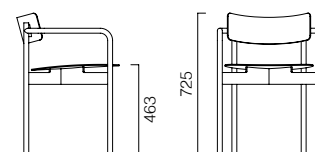

Chairs

Paperbark Ivory AH.DC.WA.PBK	Banksia Green AH.DC.WA.BSA	Headland Red AH.DC.WA.RED

Cushions (sold separately)

Sand Beige AH.DC.CU.SBG	Pebble Grey AH.DC.CU.PBL	Tawny Brown AH.DC.CU.TAW	Acacia Green AH.DC.CU.ACA	Midnight Blue AH.DC.CU.MBL