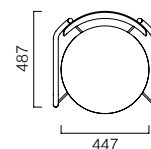

Product Data		Package Data	
<b>Environment</b>	Indoor / Outdoor	<b>Carton Size</b>	550 x 610 x 860 H mm
<b>Material</b>	Aluminium	<b>Pack Quantity</b>	2 per carton
<b>Finishes</b>	Powder Coat	<b>Gross Weight</b>	15.8 kg
<b>Net Weight</b>	6.2 kg	<b>Volume</b>	0.289 cbm
<b>Warranty</b>	5 years		