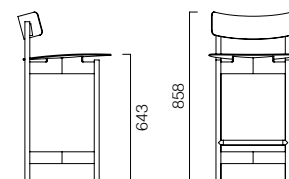

Cushions (sold separately)

- Sand Beige
  AH.DC.CU.SBG
- Pebble Grey
  AH.DC.CU.PBL
- Tawny Brown
  AH.DC.CU.TAW
- Acacia Green
  AH.DC.CU.ACA
- Midnight Blue
  AH.DC.CU.MBL