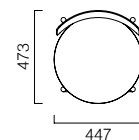

Product Data		Package Data	
Environment	Indoor / Outdoor	Carton Size	450 x 490 x 885 H mm
Material	Aluminium	Pack Quantity	1 per carton
Finishes	Powder Coat	Gross Weight	9.8 kg
Net Weight	7.8 kg	Volume	0.196 cbm
Warranty	5 years		